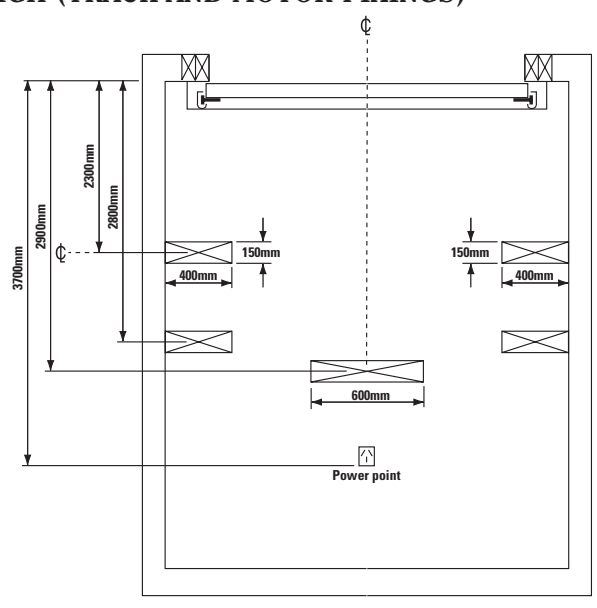

CRITICAL DIMENSIONS

	HEADROOM	SIDEROOM	BACKSPACE	
			MANUAL	AUTO
STD HEADROOM	330mm	120mm	DOOR HEIGHT + 150mm	DOOR HEIGHT + 1.0m
LOW HEADROOM	220mm	120mm	DOOR HEIGHT + 150mm	DOOR HEIGHT + 1.0m

NOGGING DETAIL FOR SECTIONAL UP TO 2.2M HIGH (TRACK AND MOTOR FIXINGS)

Note: The details shown are for 2.28m Maximum height Sectional Door with Standard 330mm Headroom. Also for Intermediate Headroom of 220mm with springing to front.

NOGGING DETAIL FOR SECTIONAL 2210 – 2800M HIGH (TRACK AND MOTOR FIXINGS)

Note: The details shown are for 2.75m Maximum height Sectional Door with Standard 330mm Headroom. Also for Intermediate Headroom of 220mm with springing to front. Measurements for motor with 2.5m C-Rail, add 1m when using a 1m extension.