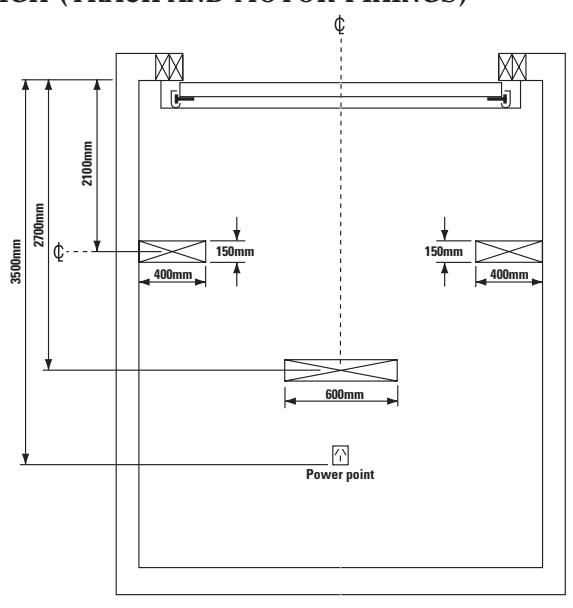

CRITICAL DIMENSIONS

	HEADROOM	SIDEROOM	BACKSPACE	
			MANUAL	AUTO
STD HEADROOM	330mm	120mm	DOOR HEIGHT + 150mm	DOOR HEIGHT + 1.0m
LOW HEADROOM	220mm	120mm	DOOR HEIGHT + 150mm	DOOR HEIGHT + 1.0m

NOGGING DETAIL FOR SECTIONAL UP TO 2.2M HIGH (TRACK AND MOTOR FIXINGS)

Note: The details shown are for 2.28m Maximum height Sectional Door with Standard 330mm Headroom. Also for Intermediate Headroom of 220mm with springing to front.

NOGGING DETAIL FOR SECTIONAL 2210 – 2800M HIGH (TRACK AND MOTOR FIXINGS)

Note: The details shown are for 2.75m Maximum height Sectional Door with Standard 330mm Headroom. Also for Intermediate Headroom of 220mm with springing to front. Measurements for motor with 2.5m C-Rail, add 1m when using a 1m extension.